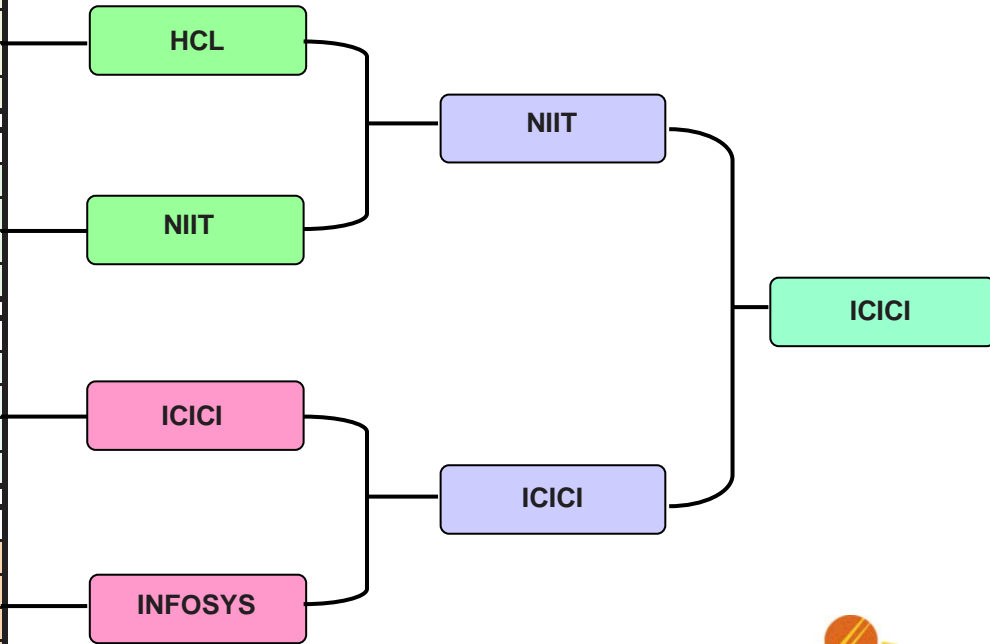

8th CRY CADENCE CORPORATE CRICKET CHALLENGE 2007

Team	P	W	L	D	Net Run Rate	Wickets	Points
A							
Lehman	3	0	3	0	-3.19	0	0
Morgan	3	2	1	0	0.01	0	4
Covansys	3	1	2	0	-1.16	0	2
HCL	3	3	0	0	4.20	0	6
B							
Infotech	3	1	2	0	-0.41	0	2
NIIT	3	3	0	0	1.87	0	6
iFlex	3	2	1	0	0.89	0	4
DKIB	3	0	3	0	-2.37	0	0
C							
LBS	3	2	1	0	2.63	0	4
ICICI	3	3	0	0	0.97	0	6
PWC	3	0	3	0	-3.52	0	0
TCS	3	1	2	0	-0.05	0	2
D							
Igate	3	1	2	0	-0.47	0	2
Infosys	3	3	0	0	0.30	0	6
Satyam	3	0	3	0	-1.83	0	0
Wipro	3	2	1	0	1.50	0	4

3rd & 4th Playoff

3rd HCL
4th Infosys